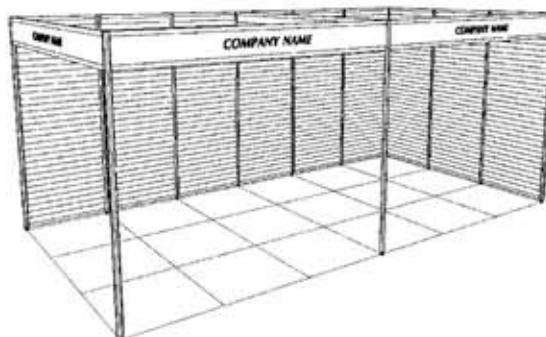

Please contact us for fax drawings of the booth designs shown below, or for custom rental design. Designs for end-of-aisle and island exhibit spaces are also available.

Standard Rental Exhibit Designs for 10' x 20' Booth Spaces

Sample booth designs are modified to fit 8' x 20' booth spaces

Western Display

Canada's
National
Trade Show
Contractor

MODEL 200

MODEL 200A

MODEL 203

MODEL 203A

SLOT WALL / MODEL 203C

SLOT WALL / MODEL 203E

SLOT/BURFAB / MODEL 205

SLOT WALL / MODEL 205B

PEG BOARD / MODEL 205C

Please contact us for fax drawings of the booth designs shown below, or for custom rental design. Designs for end-of-aisle and island exhibit spaces are also available.

Standard Rental Exhibit Designs for 10' x 20' Booth Spaces

Sample booth designs are modified to fit 8' x 20' booth spaces

WesternDisplay

Canada's
National
Trade Show
Contractor

SLOT WALL / MODEL 205D

PEG BOARD / MODEL 205E