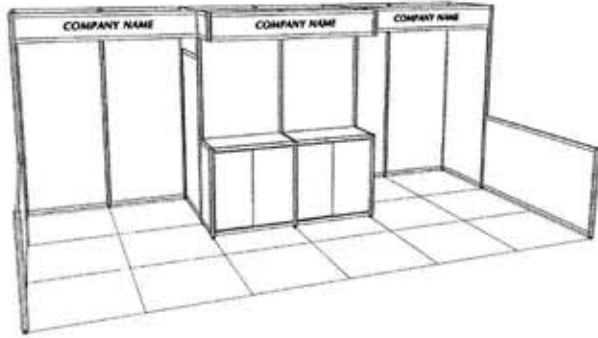

Standard Rental Exhibit Designs for 10' x 20' Booth Spaces

Sample booth designs are modified to fit 8' x 20' booth spaces

WesternDisplay

Canada's
National
Trade Show
Contractor

SLOT WALL / MODEL 205D

PEG BOARD / MODEL 205E

MODEL 205F

MODEL 206

BURFAB / MODEL 206A

SLOT WALL / MODEL 206B

MODEL 207

MODEL 207A

BURFAB / MODEL 207B

Please contact us for fax drawings of the booth designs shown below, or for custom rental design. Designs for end-of-aisle and island exhibit spaces are also available.

Standard Rental Exhibit Designs for 10' x 20' Booth Spaces

Sample booth designs are modified to fit 8' x 20' booth spaces

WesternDisplay

Canada's
National
Trade Show
Contractor

STORAGE CLOSET / MODEL 208

STORAGE CLOSET / MODEL 208B