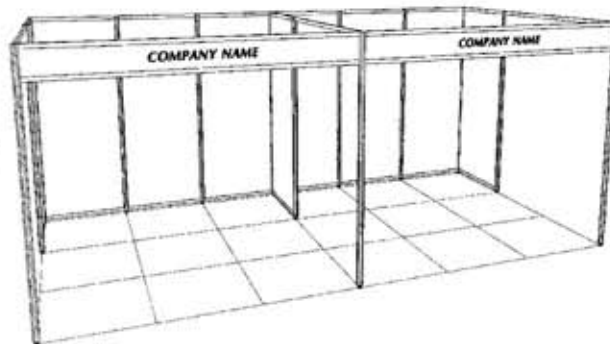

Please contact us for fax drawings of the booth designs shown below, or for custom rental design. Designs for end-of-aisle and island exhibit spaces are also available.

Standard Rental Exhibit Designs for 10' x 20' Booth Spaces

Sample booth designs are modified to fit 8' x 20' booth spaces

Western Display

Canada's
National
Trade Show
Contractor

MODEL 200

MODEL 200A

MODEL 203

MODEL 203A

SLOT WALL / MODEL 203C

SLOT WALL / MODEL 203E

SLOT/BURFAB / MODEL 205

SLOT WALL / MODEL 205B

PEG BOARD / MODEL 205C

Please contact us for fax drawings of the booth designs shown below, or for custom rental design. Designs for end-of-aisle and island exhibit spaces are also available.

Standard Rental Exhibit Designs for 10' x 20' Booth Spaces

Sample booth designs are modified to fit 8' x 20' booth spaces

WesternDisplay

Canada's
National
Trade Show
Contractor

SLOT WALL / MODEL 205D

PEG BOARD / MODEL 205E