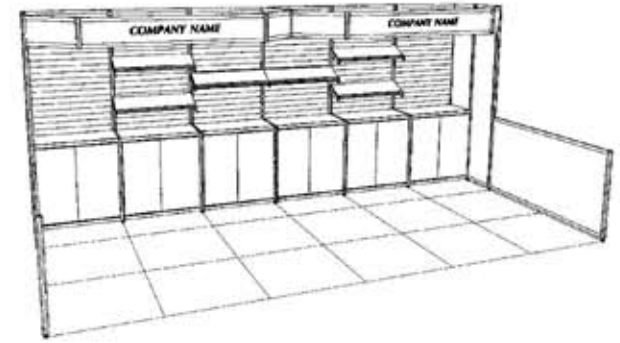

Standard Rental Exhibit Designs for 10' x 20' Booth Spaces

Sample booth designs are modified to fit 8' x 20' booth spaces

WesternDisplay

Canada's
National
Trade Show
Contractor

SLOT WALL / MODEL 205D

PEG BOARD / MODEL 205E

MODEL 205F

MODEL 206

BURFAB / MODEL 206A

SLOT WALL / MODEL 206B

MODEL 207

MODEL 207A

BURFAB / MODEL 207B

Please contact us for fax drawings of the booth designs shown below, or for custom rental design. Designs for end-of-aisle and island exhibit spaces are also available.

Standard Rental Exhibit Designs for 10' x 20' Booth Spaces

Sample booth designs are modified to fit 8' x 20' booth spaces

WesternDisplay

Canada's
National
Trade Show
Contractor

STORAGE CLOSET / MODEL 208

STORAGE CLOSET / MODEL 208B