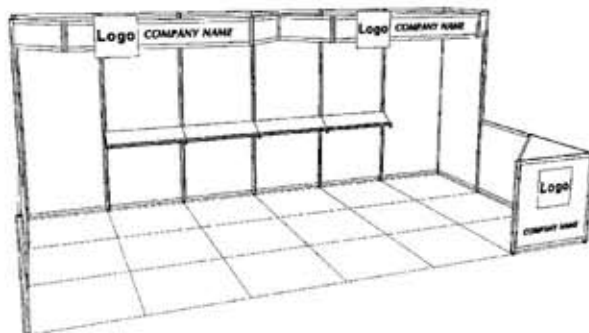

Standard Rental Exhibit Designs for 10' x 20' Booth Spaces

Sample booth designs are modified to fit 8' x 20' booth spaces

WesternDisplay

Canada's
National
Trade Show
Contractor

SLOT WALL / MODEL 205D

PEG BOARD / MODEL 205E

MODEL 205F

MODEL 206

BURFAB / MODEL 206A

SLOT WALL / MODEL 206B

MODEL 207

MODEL 207A

BURFAB / MODEL 207B

Please contact us for fax drawings of the booth designs shown below, or for custom rental design. Designs for end-of-aisle and island exhibit spaces are also available.

Standard Rental Exhibit Designs for 10' x 20' Booth Spaces

Sample booth designs are modified to fit 8' x 20' booth spaces

WesternDisplay

Canada's
National
Trade Show
Contractor

STORAGE CLOSET / MODEL 208

STORAGE CLOSET / MODEL 208B