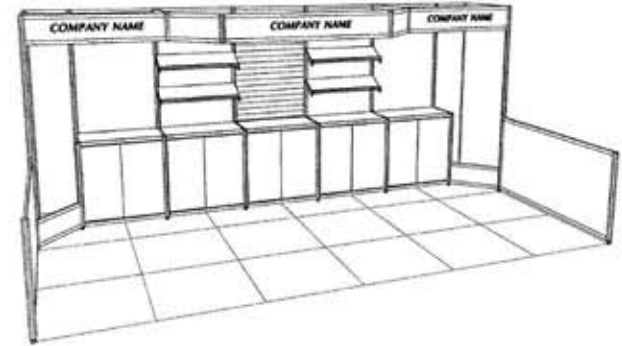

MODEL 205F

MODEL 206

BURFAB / MODEL 206A

SLOT WALL / MODEL 206B

MODEL 207

MODEL 207A

BURFAB / MODEL 207B

Please contact us for fax drawings of the booth designs shown below, or for custom rental design. Designs for end-of-aisle and island exhibit spaces are also available.

Standard Rental Exhibit Designs for 10' x 20' Booth Spaces

Sample booth designs are modified to fit 8' x 20' booth spaces

WesternDisplay

Canada's
National
Trade Show
Contractor

STORAGE CLOSET / MODEL 208

STORAGE CLOSET / MODEL 208B