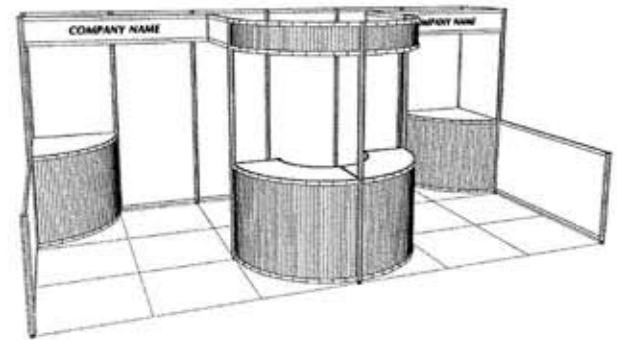

MODEL 205F

MODEL 206

BURFAB / MODEL 206A

SLOT WALL / MODEL 206B

MODEL 207

MODEL 207A

BURFAB / MODEL 207B

Please contact us for fax drawings of the booth designs shown below, or for custom rental design. Designs for end-of-aisle and island exhibit spaces are also available.

Standard Rental Exhibit Designs for 10' x 20' Booth Spaces

Sample booth designs are modified to fit 8' x 20' booth spaces

WesternDisplay

Canada's
National
Trade Show
Contractor

STORAGE CLOSET / MODEL 208

STORAGE CLOSET / MODEL 208B

MODEL 210

MODEL 210A

MODEL 210B

MODEL 211

MODEL 211A

BURFAB / MODEL 211B

BURFAB / MODEL 211C