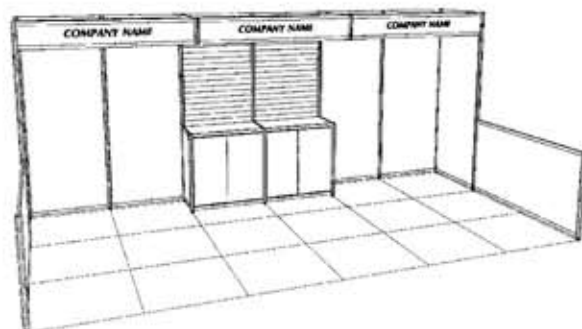

Please contact us for fax drawings of the booth designs shown below, or for custom rental design. Designs for end-of-aisle and island exhibit spaces are also available.

Standard Rental Exhibit Designs for 10' x 20' Booth Spaces

Sample booth designs are modified to fit 8' x 20' booth spaces

Western Display

Canada's
National
Trade Show
Contractor

MODEL 200

MODEL 200A

MODEL 203

MODEL 203A

SLOT WALL / MODEL 203C

SLOT WALL / MODEL 203E

SLOT/BURFAB / MODEL 205

SLOT WALL / MODEL 205B

PEG BOARD / MODEL 205C

Please contact us for fax drawings of the booth designs shown below, or for custom rental design. Designs for end-of-aisle and island exhibit spaces are also available.

Standard Rental Exhibit Designs for 10' x 20' Booth Spaces

Sample booth designs are modified to fit 8' x 20' booth spaces

WesternDisplay

Canada's
National
Trade Show
Contractor

SLOT WALL / MODEL 205D

PEG BOARD / MODEL 205E