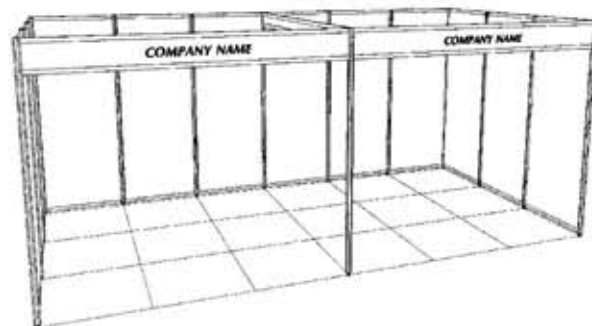

Please contact us for fax drawings of the booth designs shown below, or for custom rental design. Designs for end-of-aisle and island exhibit spaces are also available.

Standard Rental Exhibit Designs for 10' x 20' Booth Spaces

Sample booth designs are modified to fit 8' x 20' booth spaces

Western Display

Canada's
National
Trade Show
Contractor

MODEL 200

MODEL 200A

MODEL 203

MODEL 203A

SLOT WALL / MODEL 203C

SLOT WALL / MODEL 203E

SLOT/BURFAB / MODEL 205

SLOT WALL / MODEL 205B

PEG BOARD / MODEL 205C

Please contact us for fax drawings of the booth designs shown below, or for custom rental design. Designs for end-of-aisle and island exhibit spaces are also available.

Standard Rental Exhibit Designs for 10' x 20' Booth Spaces

Sample booth designs are modified to fit 8' x 20' booth spaces

WesternDisplay

Canada's
National
Trade Show
Contractor

SLOT WALL / MODEL 205D

PEG BOARD / MODEL 205E