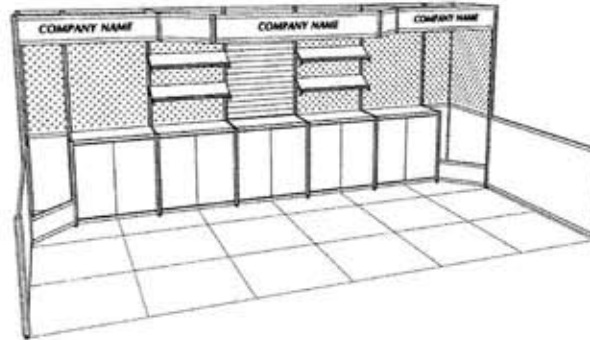

Please contact us for fax drawings of the booth designs shown below, or for custom rental design. Designs for end-of-aisle and island exhibit spaces are also available.

Standard Rental Exhibit Designs for 10' x 20' Booth Spaces

Sample booth designs are modified to fit 8' x 20' booth spaces

WesternDisplay

Canada's
National
Trade Show
Contractor

MODEL 210B