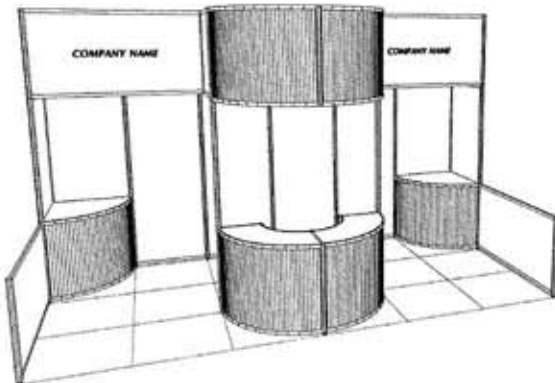

Standard Rental Exhibit Designs for 10' x 20' Booth Spaces

Sample booth designs are modified to fit 8' x 20' booth spaces

WesternDisplay

Canada's
National
Trade Show
Contractor

STORAGE CLOSET / MODEL 208

STORAGE CLOSET / MODEL 208B

MODEL 210

MODEL 210A

MODEL 210B

MODEL 211

MODEL 211A

BURFAB / MODEL 211B

BURFAB / MODEL 211C