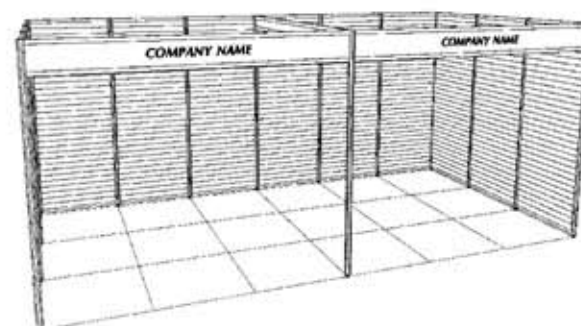

Please contact us for fax drawings of the booth designs shown below, or for custom rental design. Designs for end-of-aisle and island exhibit spaces are also available.

Standard Rental Exhibit Designs for 10' x 20' Booth Spaces

Sample booth designs are modified to fit 8' x 20' booth spaces

Western Display

Canada's
National
Trade Show
Contractor

MODEL 200

MODEL 200A

MODEL 203

MODEL 203A

SLOT WALL / MODEL 203C

SLOT WALL / MODEL 203E

SLOT/BURFAB / MODEL 205

SLOT WALL / MODEL 205B

PEG BOARD / MODEL 205C

Please contact us for fax drawings of the booth designs shown below, or for custom rental design. Designs for end-of-aisle and island exhibit spaces are also available.

Standard Rental Exhibit Designs for 10' x 20' Booth Spaces

Sample booth designs are modified to fit 8' x 20' booth spaces

WesternDisplay

Canada's
National
Trade Show
Contractor

SLOT WALL / MODEL 205D

PEG BOARD / MODEL 205E