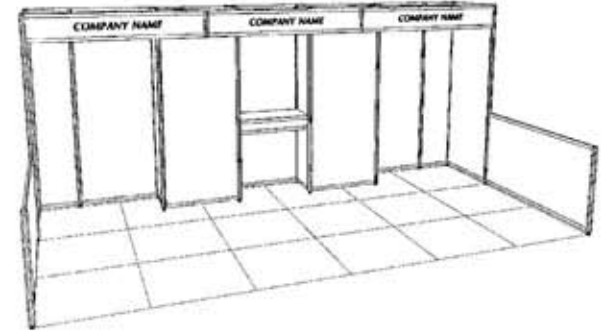

Standard Rental Exhibit Designs for 10' x 20' Booth Spaces

Sample booth designs are modified to fit 8' x 20' booth spaces

WesternDisplay

Canada's
National
Trade Show
Contractor

SLOT WALL / MODEL 205D

PEG BOARD / MODEL 205E

MODEL 205F

MODEL 206

BURFAB / MODEL 206A

SLOT WALL / MODEL 206B

MODEL 207

MODEL 207A

BURFAB / MODEL 207B

Please contact us for fax drawings of the booth designs shown below, or for custom rental design. Designs for end-of-aisle and island exhibit spaces are also available.

Standard Rental Exhibit Designs for 10' x 20' Booth Spaces

Sample booth designs are modified to fit 8' x 20' booth spaces

WesternDisplay

Canada's
National
Trade Show
Contractor

STORAGE CLOSET / MODEL 208

STORAGE CLOSET / MODEL 208B