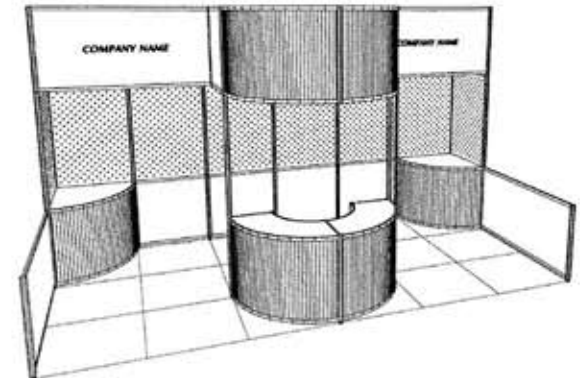

Standard Rental Exhibit Designs for 10' x 20' Booth Spaces

Sample booth designs are modified to fit 8' x 20' booth spaces

WesternDisplay

Canada's
National
Trade Show
Contractor

STORAGE CLOSET / MODEL 208

STORAGE CLOSET / MODEL 208B

MODEL 210

MODEL 210A

MODEL 210B

MODEL 211

MODEL 211A

BURFAB / MODEL 211B

BURFAB / MODEL 211C