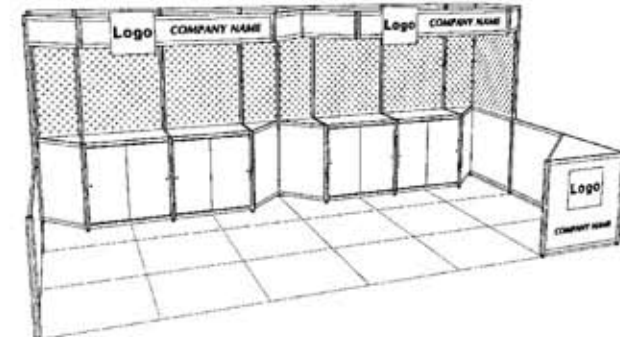

Standard Rental Exhibit Designs for 10' x 20' Booth Spaces

Sample booth designs are modified to fit 8' x 20' booth spaces

WesternDisplay

Canada's
National
Trade Show
Contractor

SLOT WALL / MODEL 205D

PEG BOARD / MODEL 205E

MODEL 205F

MODEL 206

BURFAB / MODEL 206A

SLOT WALL / MODEL 206B

MODEL 207

MODEL 207A

BURFAB / MODEL 207B

Please contact us for fax drawings of the booth designs shown below, or for custom rental design. Designs for end-of-aisle and island exhibit spaces are also available.

Standard Rental Exhibit Designs for 10' x 20' Booth Spaces

Sample booth designs are modified to fit 8' x 20' booth spaces

WesternDisplay

Canada's
National
Trade Show
Contractor

STORAGE CLOSET / MODEL 208

STORAGE CLOSET / MODEL 208B