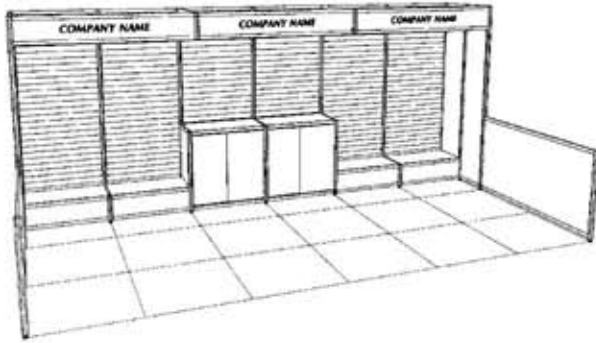

Sample booth designs are modified to fit 8' x 20' booth spaces

Western Display

Canada's
National
Trade Show
Contractor

MODEL 200

MODEL 200A

MODEL 203

MODEL 203A

SLOT WALL / MODEL 203C

SLOT WALL / MODEL 203E

SLOT/BURFAB / MODEL 205

SLOT WALL / MODEL 205B

PEG BOARD / MODEL 205C

Please contact us for fax drawings of the booth designs shown below, or for custom rental design. Designs for end-of-aisle and island exhibit spaces are also available.

Standard Rental Exhibit Designs for 10' x 20' Booth Spaces

Sample booth designs are modified to fit 8' x 20' booth spaces

WesternDisplay

Canada's
National
Trade Show
Contractor

SLOT WALL / MODEL 205D

PEG BOARD / MODEL 205E

MODEL 205F

MODEL 206

BURFAB / MODEL 206A

SLOT WALL / MODEL 206B

MODEL 207

MODEL 207A

BURFAB / MODEL 207B

Please contact us for fax drawings of the booth designs shown below, or for custom rental design. Designs for end-of-aisle and island exhibit spaces are also available.