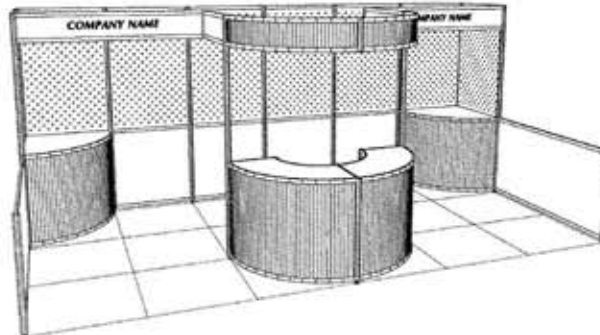

Standard Rental Exhibit Designs for 10' x 20' Booth Spaces

Sample booth designs are modified to fit 8' x 20' booth spaces

WesternDisplay

Canada's
National
Trade Show
Contractor

STORAGE CLOSET / MODEL 208

STORAGE CLOSET / MODEL 208B

MODEL 210

MODEL 210A

MODEL 210B

MODEL 211

MODEL 211A

BURFAB / MODEL 211B

BURFAB / MODEL 211C