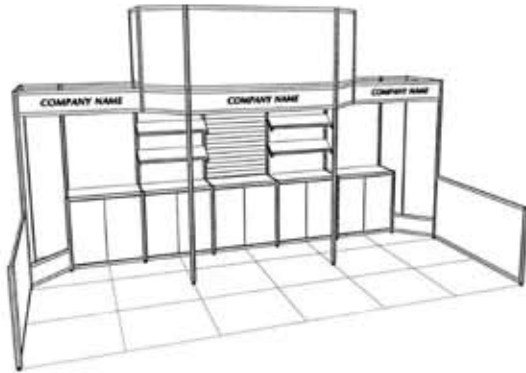

Please contact us for fax drawings of the booth designs shown below, or for custom rental design. Designs for end-of-aisle and island exhibit spaces are also available.

Standard Rental Exhibit Designs for 10' x 20' Booth Spaces

Sample booth designs are modified to fit 8' x 20' booth spaces

WesternDisplay

Canada's
National
Trade Show
Contractor

MODEL 210A