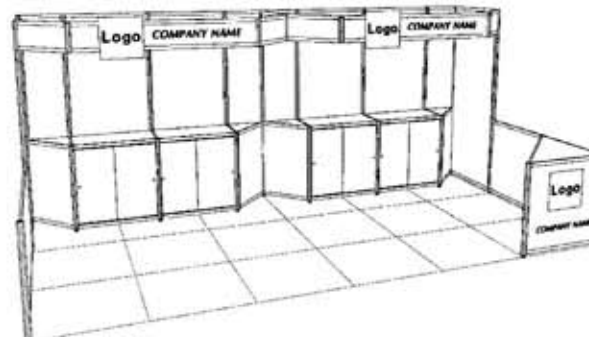

Standard Rental Exhibit Designs for 10' x 20' Booth Spaces

Sample booth designs are modified to fit 8' x 20' booth spaces

WesternDisplay

Canada's
National
Trade Show
Contractor

SLOT WALL / MODEL 205D

PEG BOARD / MODEL 205E

MODEL 205F

MODEL 206

BURFAB / MODEL 206A

SLOT WALL / MODEL 206B

MODEL 207

MODEL 207A

BURFAB / MODEL 207B

Please contact us for fax drawings of the booth designs shown below, or for custom rental design. Designs for end-of-aisle and island exhibit spaces are also available.

Standard Rental Exhibit Designs for 10' x 20' Booth Spaces

Sample booth designs are modified to fit 8' x 20' booth spaces

WesternDisplay

Canada's
National
Trade Show
Contractor

STORAGE CLOSET / MODEL 208

STORAGE CLOSET / MODEL 208B