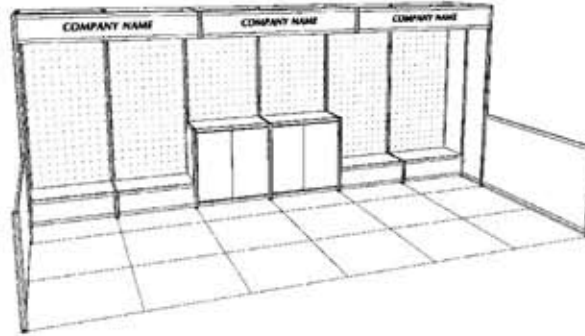

Standard Rental Exhibit Designs for 10' x 20' Booth Spaces

Sample booth designs are modified to fit 8' x 20' booth spaces

WesternDisplay

Canada's
National
Trade Show
Contractor

SLOT WALL / MODEL 205D

PEG BOARD / MODEL 205E

MODEL 205F

MODEL 206

BURFAB / MODEL 206A

SLOT WALL / MODEL 206B

MODEL 207

MODEL 207A

BURFAB / MODEL 207B

Please contact us for fax drawings of the booth designs shown below, or for custom rental design. Designs for end-of-aisle and island exhibit spaces are also available.

Standard Rental Exhibit Designs for 10' x 20' Booth Spaces

Sample booth designs are modified to fit 8' x 20' booth spaces

WesternDisplay

Canada's
National
Trade Show
Contractor

STORAGE CLOSET / MODEL 208

STORAGE CLOSET / MODEL 208B