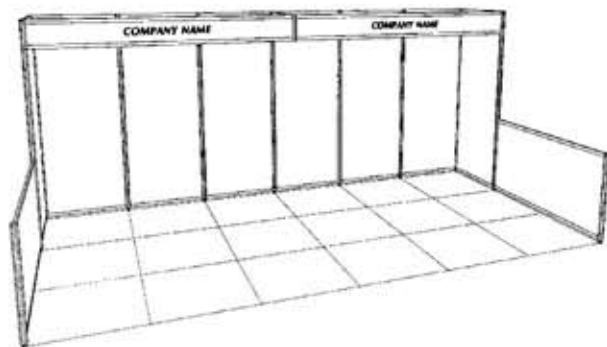

Please contact us for fax drawings of the booth designs shown below, or for custom rental design. Designs for end-of-aisle and island exhibit spaces are also available.

Standard Rental Exhibit Designs for 10' x 20' Booth Spaces

Sample booth designs are modified to fit 8' x 20' booth spaces

Western Display

Canada's
National
Trade Show
Contractor

MODEL 200

MODEL 200A

MODEL 203

MODEL 203A

SLOT WALL / MODEL 203C

SLOT WALL / MODEL 203E

SLOT/BURFAB / MODEL 205

SLOT WALL / MODEL 205B

PEG BOARD / MODEL 205C

Please contact us for fax drawings of the booth designs shown below, or for custom rental design. Designs for end-of-aisle and island exhibit spaces are also available.

Standard Rental Exhibit Designs for 10' x 20' Booth Spaces

Sample booth designs are modified to fit 8' x 20' booth spaces

WesternDisplay

Canada's
National
Trade Show
Contractor

SLOT WALL / MODEL 205D

PEG BOARD / MODEL 205E