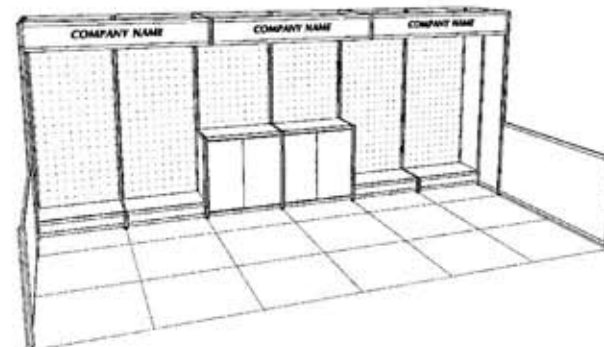

Please contact us for fax drawings of the booth designs shown below, or for custom rental design. Designs for end-of-aisle and island exhibit spaces are also available.

Standard Rental Exhibit Designs for 10' x 20' Booth Spaces

Sample booth designs are modified to fit 8' x 20' booth spaces

Western Display

Canada's
National
Trade Show
Contractor

MODEL 200

MODEL 200A

MODEL 203

MODEL 203A

SLOT WALL / MODEL 203C

SLOT WALL / MODEL 203E

SLOT/BURFAB / MODEL 205

SLOT WALL / MODEL 205B

PEG BOARD / MODEL 205C

Please contact us for fax drawings of the booth designs shown below, or for custom rental design. Designs for end-of-aisle and island exhibit spaces are also available.

Standard Rental Exhibit Designs for 10' x 20' Booth Spaces

Sample booth designs are modified to fit 8' x 20' booth spaces

WesternDisplay

Canada's
National
Trade Show
Contractor

SLOT WALL / MODEL 205D

PEG BOARD / MODEL 205E