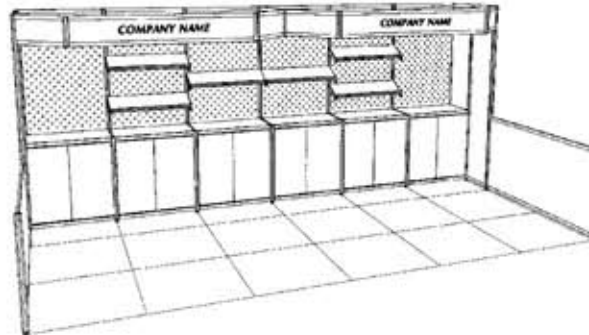

Standard Rental Exhibit Designs for 10' x 20' Booth Spaces

Sample booth designs are modified to fit 8' x 20' booth spaces

WesternDisplay

Canada's
National
Trade Show
Contractor

SLOT WALL / MODEL 205D

PEG BOARD / MODEL 205E

MODEL 205F

MODEL 206

BURFAB / MODEL 206A

SLOT WALL / MODEL 206B

MODEL 207

MODEL 207A

BURFAB / MODEL 207B

Please contact us for fax drawings of the booth designs shown below, or for custom rental design. Designs for end-of-aisle and island exhibit spaces are also available.

Standard Rental Exhibit Designs for 10' x 20' Booth Spaces

Sample booth designs are modified to fit 8' x 20' booth spaces

WesternDisplay

Canada's
National
Trade Show
Contractor

STORAGE CLOSET / MODEL 208

STORAGE CLOSET / MODEL 208B