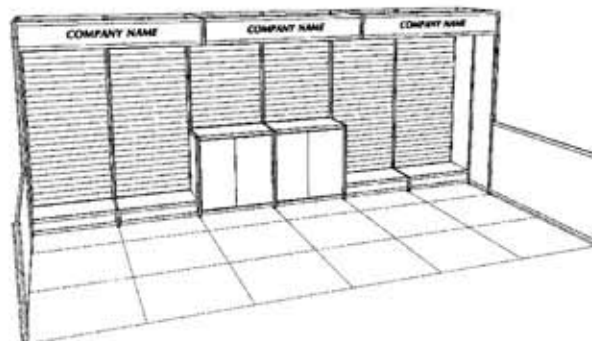

Please contact us for fax drawings of the booth designs shown below, or for custom rental design. Designs for end-of-aisle and island exhibit spaces are also available.

Standard Rental Exhibit Designs for 10' x 20' Booth Spaces

Sample booth designs are modified to fit 8' x 20' booth spaces

Western Display

Canada's
National
Trade Show
Contractor

MODEL 200

MODEL 200A

MODEL 203

MODEL 203A

SLOT WALL / MODEL 203C

SLOT WALL / MODEL 203E

SLOT/BURFAB / MODEL 205

SLOT WALL / MODEL 205B

PEG BOARD / MODEL 205C

Please contact us for fax drawings of the booth designs shown below, or for custom rental design. Designs for end-of-aisle and island exhibit spaces are also available.

Standard Rental Exhibit Designs for 10' x 20' Booth Spaces

Sample booth designs are modified to fit 8' x 20' booth spaces

WesternDisplay

Canada's
National
Trade Show
Contractor

SLOT WALL / MODEL 205D

PEG BOARD / MODEL 205E