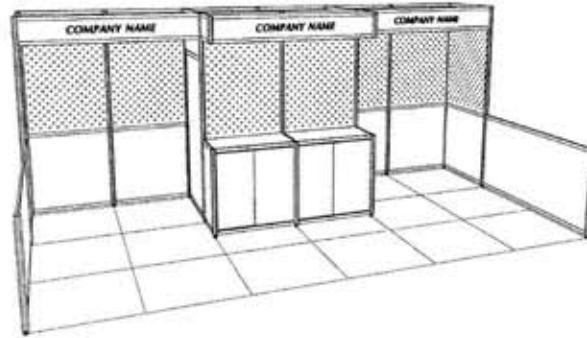

MODEL 205F

MODEL 206

BURFAB / MODEL 206A

SLOT WALL / MODEL 206B

MODEL 207

MODEL 207A

BURFAB / MODEL 207B

Please contact us for fax drawings of the booth designs shown below, or for custom rental design. Designs for end-of-aisle and island exhibit spaces are also available.

Standard Rental Exhibit Designs for 10' x 20' Booth Spaces

Sample booth designs are modified to fit 8' x 20' booth spaces

WesternDisplay

Canada's
National
Trade Show
Contractor

STORAGE CLOSET / MODEL 208

STORAGE CLOSET / MODEL 208B