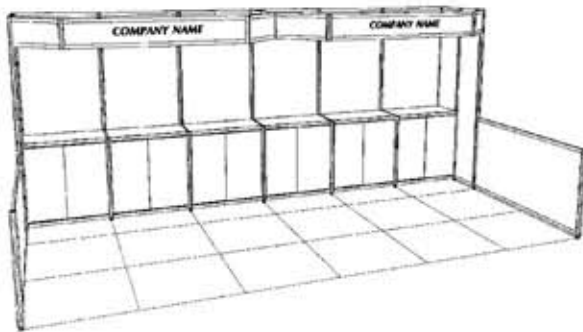

Standard Rental Exhibit Designs for 10' x 20' Booth Spaces

Sample booth designs are modified to fit 8' x 20' booth spaces

WesternDisplay

Canada's
National
Trade Show
Contractor

SLOT WALL / MODEL 205D

PEG BOARD / MODEL 205E

MODEL 205F

MODEL 206

BURFAB / MODEL 206A

SLOT WALL / MODEL 206B

MODEL 207

MODEL 207A

BURFAB / MODEL 207B

Please contact us for fax drawings of the booth designs shown below, or for custom rental design. Designs for end-of-aisle and island exhibit spaces are also available.

Standard Rental Exhibit Designs for 10' x 20' Booth Spaces

Sample booth designs are modified to fit 8' x 20' booth spaces

WesternDisplay

Canada's
National
Trade Show
Contractor

STORAGE CLOSET / MODEL 208

STORAGE CLOSET / MODEL 208B