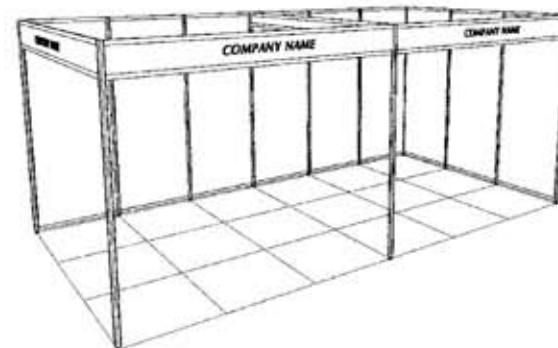

Please contact us for fax drawings of the booth designs shown below, or for custom rental design. Designs for end-of-aisle and island exhibit spaces are also available.

Standard Rental Exhibit Designs for 10' x 20' Booth Spaces

Sample booth designs are modified to fit 8' x 20' booth spaces

Western Display

Canada's
National
Trade Show
Contractor

MODEL 200

MODEL 200A

MODEL 203

MODEL 203A

SLOT WALL / MODEL 203C

SLOT WALL / MODEL 203E

SLOT/BURFAB / MODEL 205

SLOT WALL / MODEL 205B

PEG BOARD / MODEL 205C

Please contact us for fax drawings of the booth designs shown below, or for custom rental design. Designs for end-of-aisle and island exhibit spaces are also available.

Standard Rental Exhibit Designs for 10' x 20' Booth Spaces

Sample booth designs are modified to fit 8' x 20' booth spaces

WesternDisplay

Canada's
National
Trade Show
Contractor

SLOT WALL / MODEL 205D

PEG BOARD / MODEL 205E